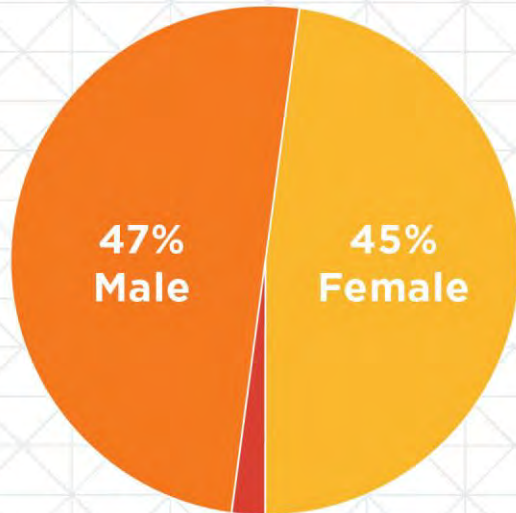

FOCUS ON STUDENT DIVERSITY

We want YSAR's diversity to reflect the communities we serve.

Ethnicity distribution

70.2% European

16.5% Māori

15.1% Asian

8.1% Pacific peoples

**1.5% Middle Eastern,
Latin American and
African (MELAA)**

Figures from 2018 census

FOCUS ON STUDENT DIVERSITY

We want YSAR's diversity to reflect the communities we serve.

Gender distribution

2% Gender Neutral

COMMITTED TO TE TIRITI O WAITANGI

YSAR is dedicated to the **journey of understanding and integrating** the Treaty of Waitangi into our teaching.